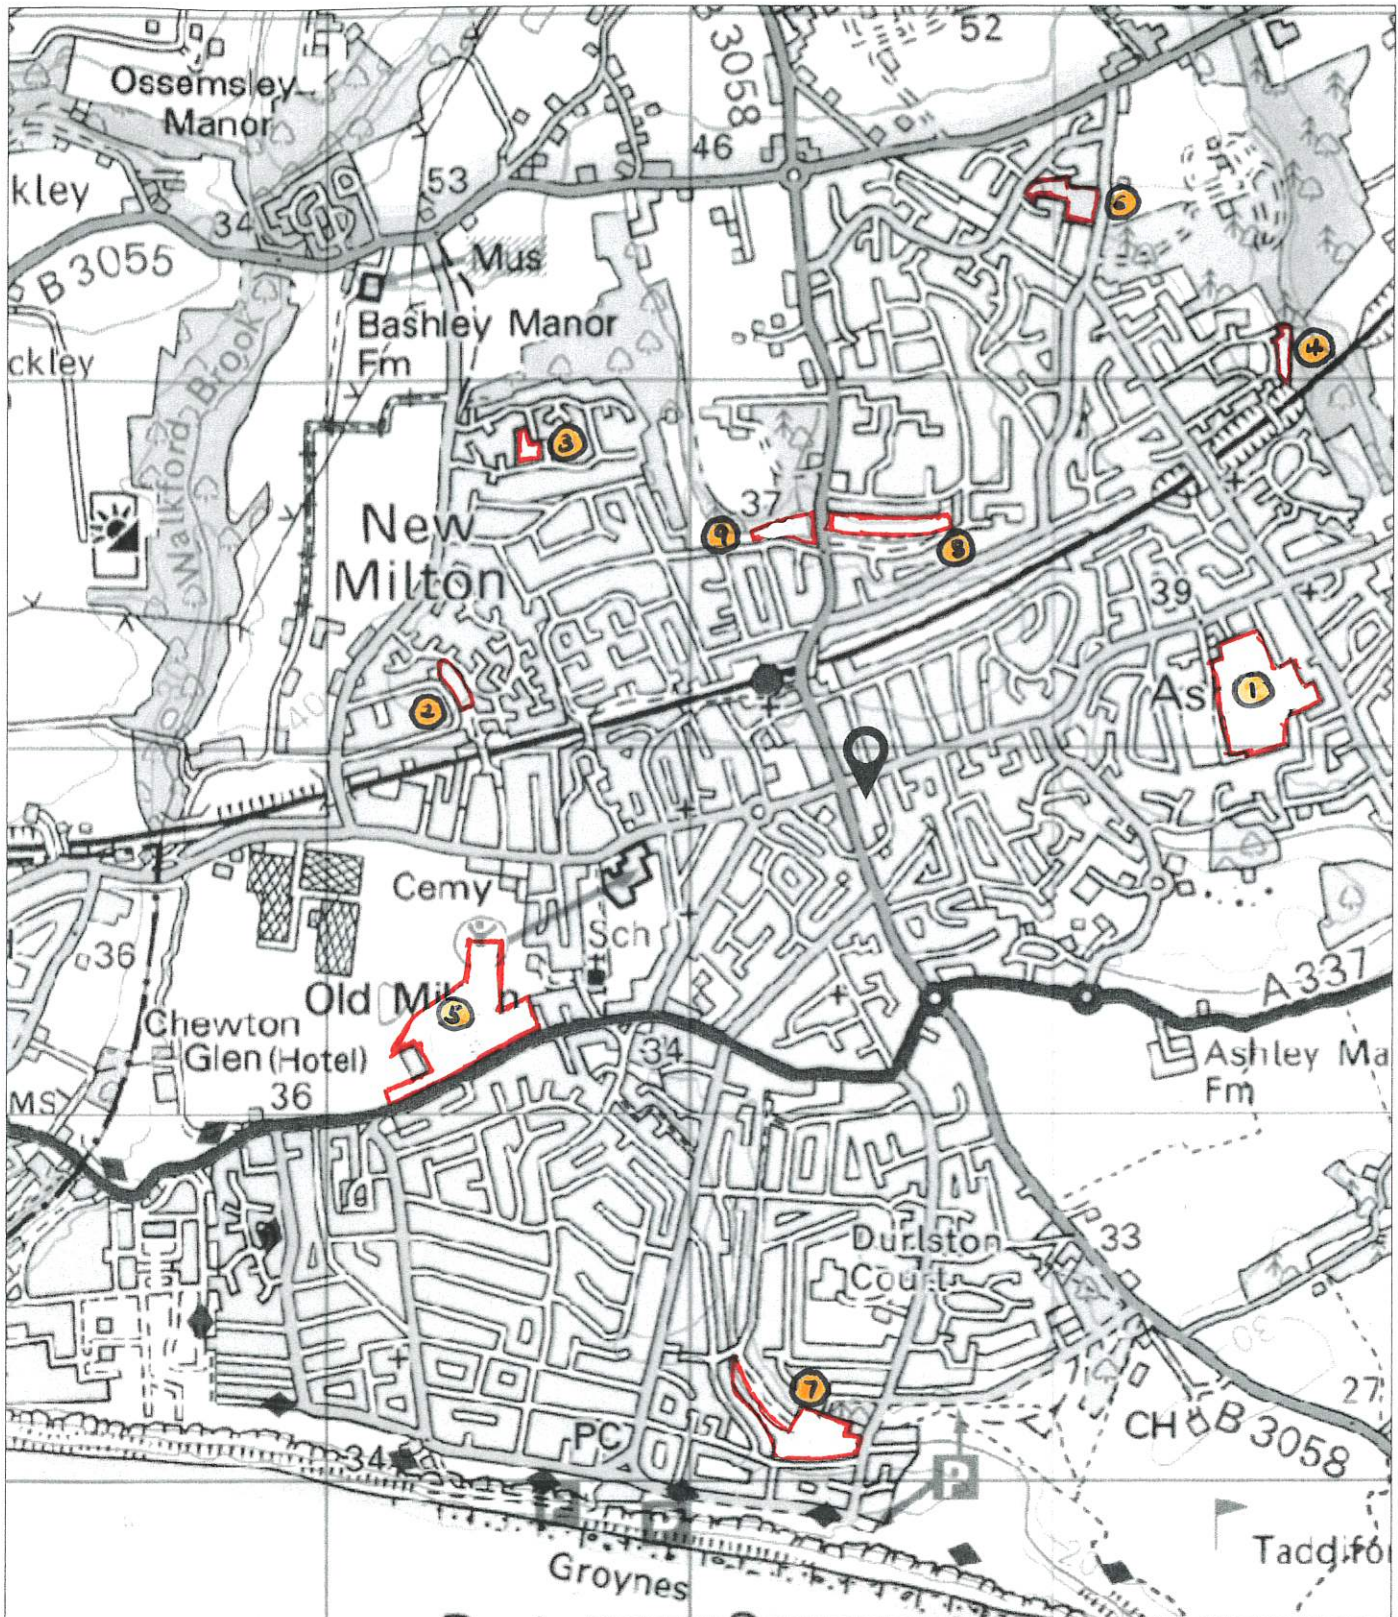

© Crown copyright and database rights 2023 Ordnance Survey 100050666
Imagery © Copyright Blom Aerofilmes Ltd 2013

Notes

New Milton
Town Council

New Milton Town Council

www.newmiltontowncouncil.gov.uk

Plant a Tree Locations 2023/24

Date 23/08/23

Scale 1: 20000